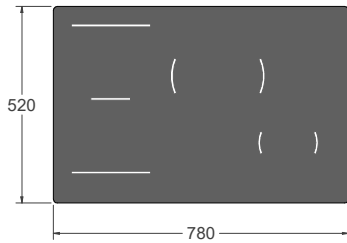

# P784I1M37NT

78CM INDUCTION COOKTOP - 4 COOKING ZONES AND DISPLAY TFT

## PRODUCT DIMENSION

TOP VIEW

SIDE VIEW

FRONT VIEW

## CUTOUT DIMENSIONS

FRONT VIEW

SIDE VIEW

TOP VIEW