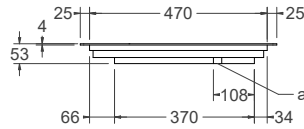

# P784I1M37NT

78CM INDUCTION COOKTOP - 4 COOKING ZONES AND DISPLAY TFT

## PRODUCT DIMENSION

TOP VIEW

SIDE VIEW

FRONT VIEW

## CUTOUT DIMENSIONS

FRONT VIEW

SIDE VIEW

TOP VIEW