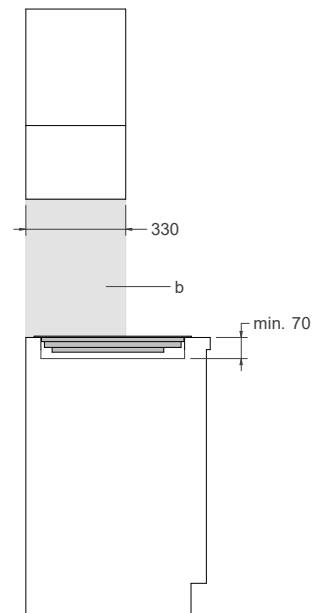

# P784I1M37NT

78CM INDUCTION COOKTOP - 4 COOKING ZONES AND DISPLAY TFT

## PRODUCT DIMENSION

TOP VIEW

SIDE VIEW

FRONT VIEW

## CUTOUT DIMENSIONS

FRONT VIEW

SIDE VIEW

TOP VIEW