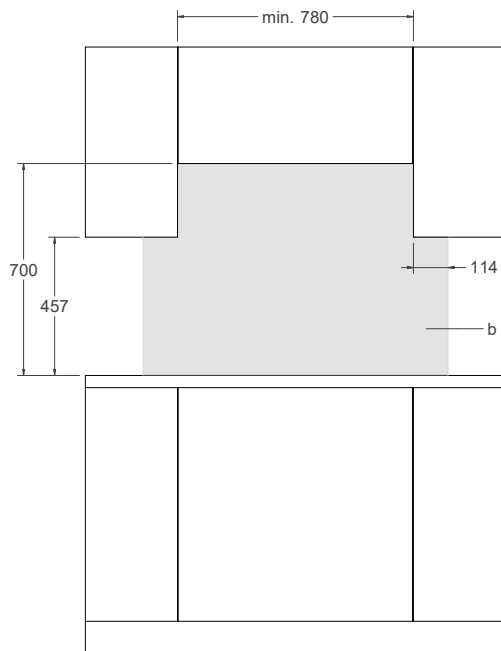

# P784I1M37NT

78CM INDUCTION COOKTOP - 4 COOKING ZONES AND DISPLAY TFT

## PRODUCT DIMENSION

TOP VIEW

SIDE VIEW

FRONT VIEW

## CUTOUT DIMENSIONS

FRONT VIEW

SIDE VIEW

TOP VIEW