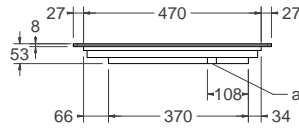

P784I1M30XP

78CM INDUCTION COOKTOP WITH STAINLESS STEEL FRAME
4 COOKING ZONES AND HIDDEN SLIDER WITH WHITE LED

PRODUCT DIMENSION

TOP VIEW

SIDE VIEW

FRONT VIEW

CUTOUT DIMENSIONS

FRONT VIEW

SIDE VIEW

TOP VIEW

NOTE

- a. Electrical connection
- b. High-temperature resistant surface

Disclaimer: while every effort has been made to insure the accuracy of the information contained in this document, Fratelli Bertazzoni reserves the right to change any part of the information at any time without notice. For detailed installation specifications consult the installation manual. Fratelli Bertazzoni, Bertazzoni and the winged wheel brand icon are registered trademarks of Bertazzoni Spa