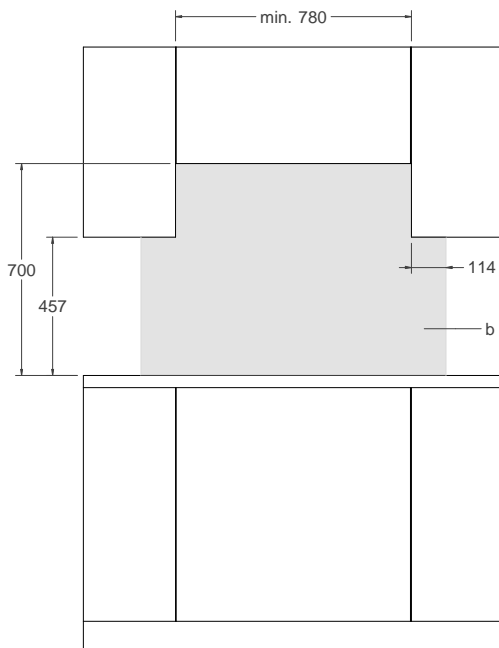

P784I1M30XP

78CM INDUCTION COOKTOP WITH STAINLESS STEEL FRAME
4 COOKING ZONES AND HIDDEN SLIDER WITH WHITE LED

PRODUCT DIMENSION

TOP VIEW

SIDE VIEW

FRONT VIEW

CUTOUT DIMENSIONS

FRONT VIEW

SIDE VIEW

TOP VIEW

NOTE

- a. Electrical connection
- b. High-temperature resistant surface

Disclaimer: while every effort has been made to insure the accuracy of the information contained in this document, Fratelli Bertazzoni reserves the right to change any part of the information at any time without notice. For detailed installation specifications consult the installation manual. Fratelli Bertazzoni, Bertazzoni and the winged wheel brand icon are registered trademarks of Bertazzoni Spa