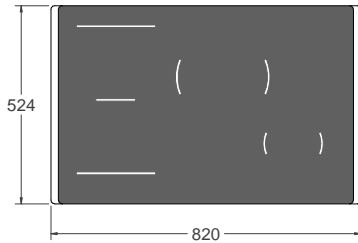

P784I1M30XP

78CM INDUCTION COOKTOP WITH STAINLESS STEEL FRAME
4 COOKING ZONES AND HIDDEN SLIDER WITH WHITE LED

PRODUCT DIMENSION

TOP VIEW

SIDE VIEW

FRONT VIEW

CUTOUT DIMENSIONS

FRONT VIEW

SIDE VIEW

TOP VIEW

NOTE

- a. Electrical connection
- b. High-temperature resistant surface

Disclaimer: while every effort has been made to insure the accuracy of the information contained in this document, Fratelli Bertazzoni reserves the right to change any part of the information at any time without notice. For detailed installation specifications consult the installation manual. Fratelli Bertazzoni, Bertazzoni and the winged wheel brand icon are registered trademarks of Bertazzoni Spa