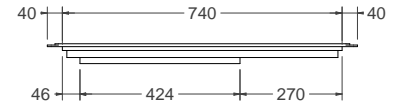

P784I1M30XP

78CM INDUCTION COOKTOP WITH STAINLESS STEEL FRAME
4 COOKING ZONES AND HIDDEN SLIDER WITH WHITE LED

PRODUCT DIMENSION

TOP VIEW

SIDE VIEW

FRONT VIEW

CUTOUT DIMENSIONS

FRONT VIEW

SIDE VIEW

TOP VIEW

NOTE

- a. Electrical connection
- b. High-temperature resistant surface

Disclaimer: while every effort has been made to insure the accuracy of the information contained in this document, Fratelli Bertazzoni reserves the right to change any part of the information at any time without notice. For detailed installation specifications consult the installation manual. Fratelli Bertazzoni, Bertazzoni and the winged wheel brand icon are registered trademarks of Bertazzoni Spa