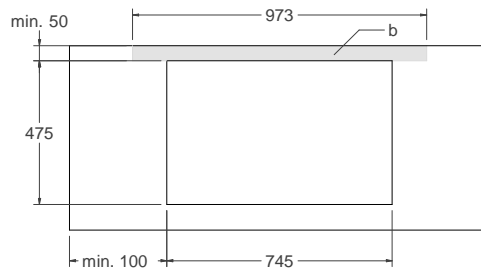

P784I1M30XP

78CM INDUCTION COOKTOP WITH STAINLESS STEEL FRAME
4 COOKING ZONES AND HIDDEN SLIDER WITH WHITE LED

PRODUCT DIMENSION

TOP VIEW

SIDE VIEW

FRONT VIEW

CUTOUT DIMENSIONS

FRONT VIEW

SIDE VIEW

TOP VIEW

NOTE

- a. Electrical connection
- b. High-temperature resistant surface

Disclaimer: while every effort has been made to insure the accuracy of the information contained in this document, Fratelli Bertazzoni reserves the right to change any part of the information at any time without notice. For detailed installation specifications consult the installation manual. Fratelli Bertazzoni, Bertazzoni and the winged wheel brand icon are registered trademarks of Bertazzoni Spa