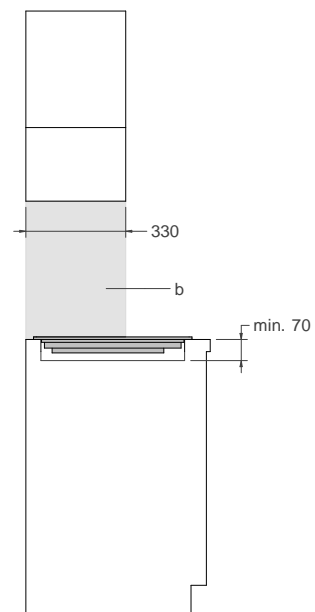

P784I1M30XP

78CM INDUCTION COOKTOP WITH STAINLESS STEEL FRAME
4 COOKING ZONES AND HIDDEN SLIDER WITH WHITE LED

PRODUCT DIMENSION

TOP VIEW

SIDE VIEW

FRONT VIEW

CUTOUT DIMENSIONS

FRONT VIEW

SIDE VIEW

TOP VIEW

NOTE

- a. Electrical connection
- b. High-temperature resistant surface

Disclaimer: while every effort has been made to insure the accuracy of the information contained in this document, Fratelli Bertazzoni reserves the right to change any part of the information at any time without notice. For detailed installation specifications consult the installation manual. Fratelli Bertazzoni, Bertazzoni and the winged wheel brand icon are registered trademarks of Bertazzoni Spa