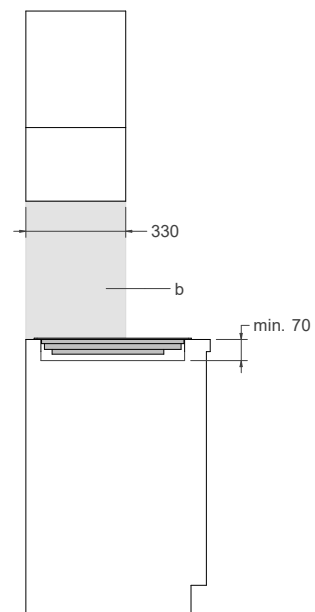

P784I1M30NP

78CM INDUCTION COOKTOP - 4 COOKING ZONES AND HIDDEN SLIDER
WITH WHITE LED

PRODUCT DIMENSION

TOP VIEW

SIDE VIEW

FRONT VIEW

CUTOUT DIMENSIONS

FRONT VIEW

SIDE VIEW

TOP VIEW

NOTE

- a. Electrical connection
- b. High-temperature resistant surface

Disclaimer: while every effort has been made to insure the accuracy of the information contained in this document, Fratelli Bertazzoni reserves the right to change any part of the information at any time without notice. For detailed installation specifications consult the installation manual. Fratelli Bertazzoni, Bertazzoni and the winged wheel brand icon are registered trademarks of Bertazzoni Spa