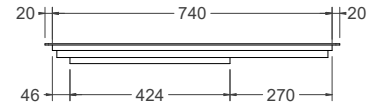

P784I1M30NP

78CM INDUCTION COOKTOP - 4 COOKING ZONES AND HIDDEN SLIDER
WITH WHITE LED

PRODUCT DIMENSION

TOP VIEW

SIDE VIEW

FRONT VIEW

CUTOUT DIMENSIONS

FRONT VIEW

SIDE VIEW

TOP VIEW

NOTE

- a. Electrical connection
- b. High-temperature resistant surface

Disclaimer: while every effort has been made to insure the accuracy of the information contained in this document, Fratelli Bertazzoni reserves the right to change any part of the information at any time without notice. For detailed installation specifications consult the installation manual. Fratelli Bertazzoni, Bertazzoni and the winged wheel brand icon are registered trademarks of Bertazzoni Spa