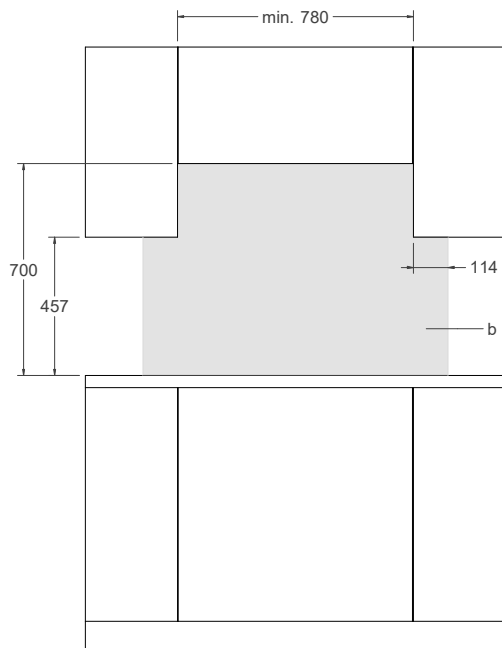

P784I1M30NP

78CM INDUCTION COOKTOP - 4 COOKING ZONES AND HIDDEN SLIDER
WITH WHITE LED

PRODUCT DIMENSION

TOP VIEW

SIDE VIEW

FRONT VIEW

CUTOUT DIMENSIONS

FRONT VIEW

SIDE VIEW

TOP VIEW

NOTE

- a. Electrical connection
- b. High-temperature resistant surface

Disclaimer: while every effort has been made to insure the accuracy of the information contained in this document, Fratelli Bertazzoni reserves the right to change any part of the information at any time without notice. For detailed installation specifications consult the installation manual. Fratelli Bertazzoni, Bertazzoni and the winged wheel brand icon are registered trademarks of Bertazzoni Spa