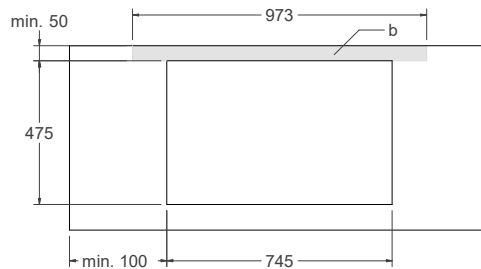

P784I1M30NP

78CM INDUCTION COOKTOP - 4 COOKING ZONES AND HIDDEN SLIDER
WITH WHITE LED

PRODUCT DIMENSION

TOP VIEW

SIDE VIEW

FRONT VIEW

CUTOUT DIMENSIONS

FRONT VIEW

SIDE VIEW

TOP VIEW

NOTE

- a. Electrical connection
- b. High-temperature resistant surface

Disclaimer: while every effort has been made to insure the accuracy of the information contained in this document, Fratelli Bertazzoni reserves the right to change any part of the information at any time without notice. For detailed installation specifications consult the installation manual. Fratelli Bertazzoni, Bertazzoni and the winged wheel brand icon are registered trademarks of Bertazzoni Spa