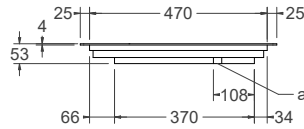

P784I1M30NP

78CM INDUCTION COOKTOP - 4 COOKING ZONES AND HIDDEN SLIDER
WITH WHITE LED

PRODUCT DIMENSION

TOP VIEW

SIDE VIEW

FRONT VIEW

CUTOUT DIMENSIONS

FRONT VIEW

SIDE VIEW

TOP VIEW

NOTE

- a. Electrical connection
- b. High-temperature resistant surface

Disclaimer: while every effort has been made to insure the accuracy of the information contained in this document, Fratelli Bertazzoni reserves the right to change any part of the information at any time without notice. For detailed installation specifications consult the installation manual. Fratelli Bertazzoni, Bertazzoni and the winged wheel brand icon are registered trademarks of Bertazzoni Spa