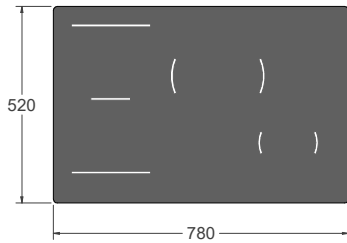

P784I1M30NP

78CM INDUCTION COOKTOP - 4 COOKING ZONES AND HIDDEN SLIDER
WITH WHITE LED

PRODUCT DIMENSION

TOP VIEW

SIDE VIEW

FRONT VIEW

CUTOUT DIMENSIONS

FRONT VIEW

SIDE VIEW

TOP VIEW

NOTE

- a. Electrical connection
- b. High-temperature resistant surface

Disclaimer: while every effort has been made to insure the accuracy of the information contained in this document, Fratelli Bertazzoni reserves the right to change any part of the information at any time without notice. For detailed installation specifications consult the installation manual. Fratelli Bertazzoni, Bertazzoni and the winged wheel brand icon are registered trademarks of Bertazzoni Spa