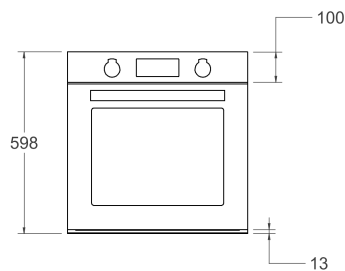

# FMOD6115VLB2

60x60 CM STEAM OVEN BLACK GLASS

## DIMENSIONS

FRONT VIEW

SIDE VIEW

TOP VIEW